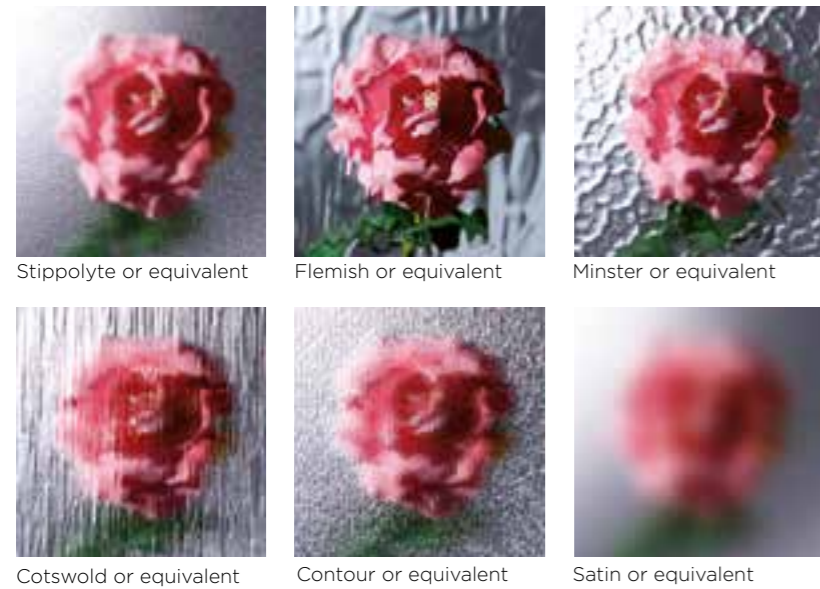

Backing Glass Options

All of the door designs (except RG glass codes) featured throughout the brochure can be backed with a range of obscure glass to suit all requirements for energy efficiency, safety and privacy. This is our standard range but we can offer more styles upon request. Please note there may be an additional charge for non standard obscure glass patterns. There is no choice of backing glass for any of the RG glass code designs shown.