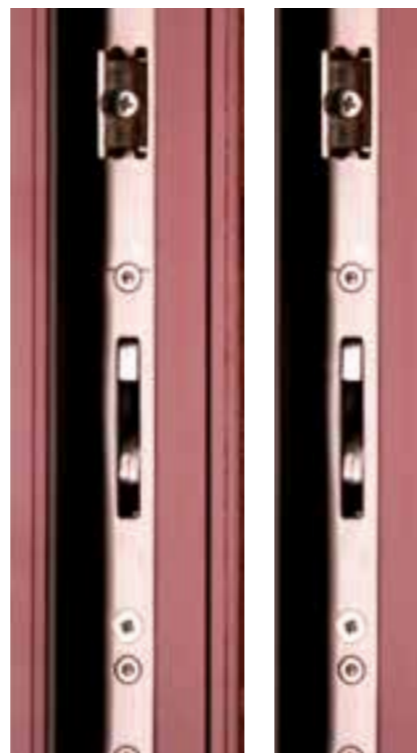

Apeer 44

44mm of high density polyurethane foam, handmade double glazed Q Seal warm edge Super Spacer system, matched timber effect raised mouldings, flush fit, lifelike grain. (Apeer44 doors are not available in the contemporary style.)