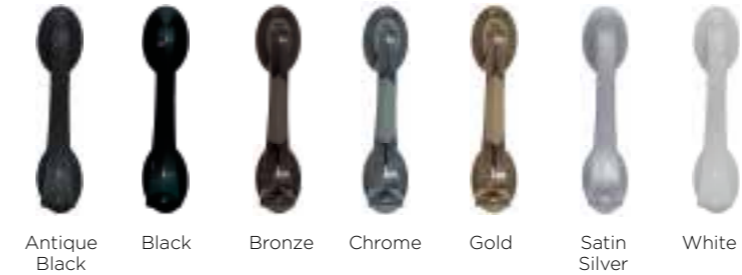

Classic Lever Pad Handles (with split handle)

Contemporary Door Handles (only available in stainless steel)

Contemporary handles are fitted with Winkhaus AV2 lock. AV2 lock is not available with split spindle.

Escutcheon Plate

Also available in brass

Finger Pull

Also available in brass

Urn Knocker (Also available with spyhole)

Slimline Urn Knocker

Scroll Knocker

Contemporary Knocker

Lionshead

Numerals

Available in:
Antique Black
Black
Bronze
Chrome
Gold
Satin Silver
White

Letterbox

Security Chain

Spyhole

Apeer70 Flag Hinge

Apeer70 doors are fitted with flag hinges. Colour options available.