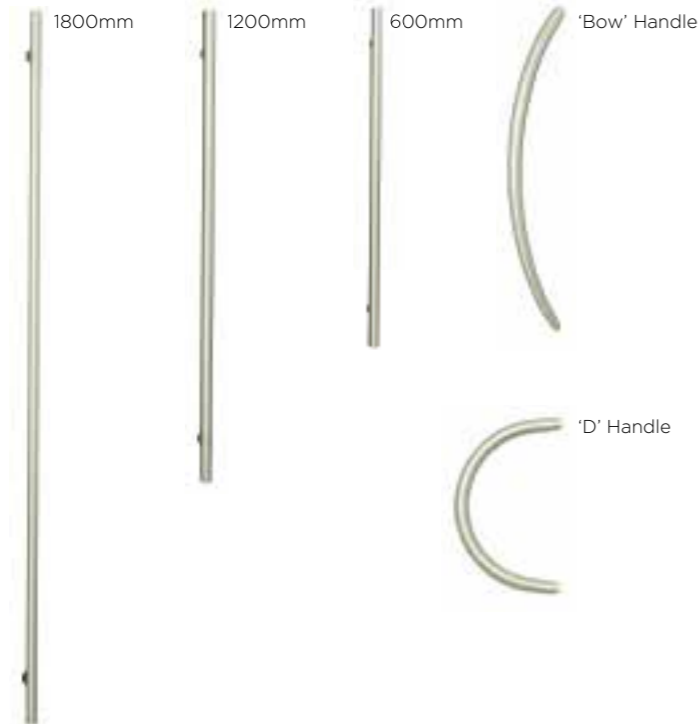

Classic Lever Pad Handles (with split handle)

Contemporary Door Handles (only available in stainless steel)

Contemporary handles are fitted with Winkhaus AV2 lock. AV2 lock is not available with split spindle.