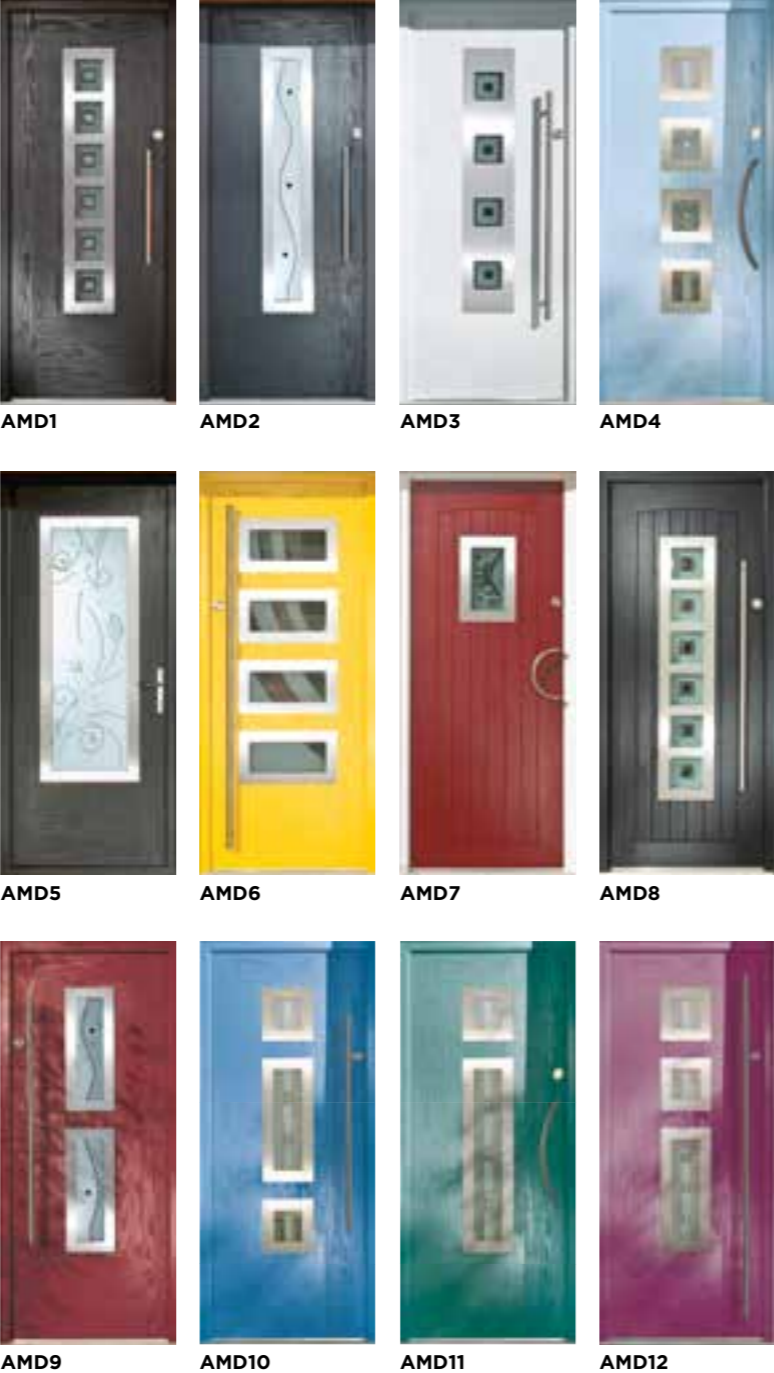

The Modo collection has all the security, durability and energy efficiency you've come to expect from an Apeer door.

Steel Glazing Trims

Not only do the steel glazing trims give a contemporary look on both sides of the door, they're also an added security feature.

All Modo doors excluding Double doors are available with lever handles or contemporary handles (AV2 lock). Double doors are only available with lever handles.