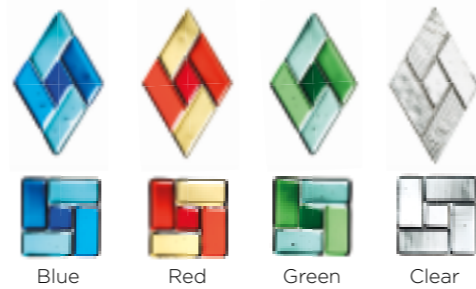

Fused Tile (FT Codes) Colour Options

Please note colour changes must be specified on the order form.