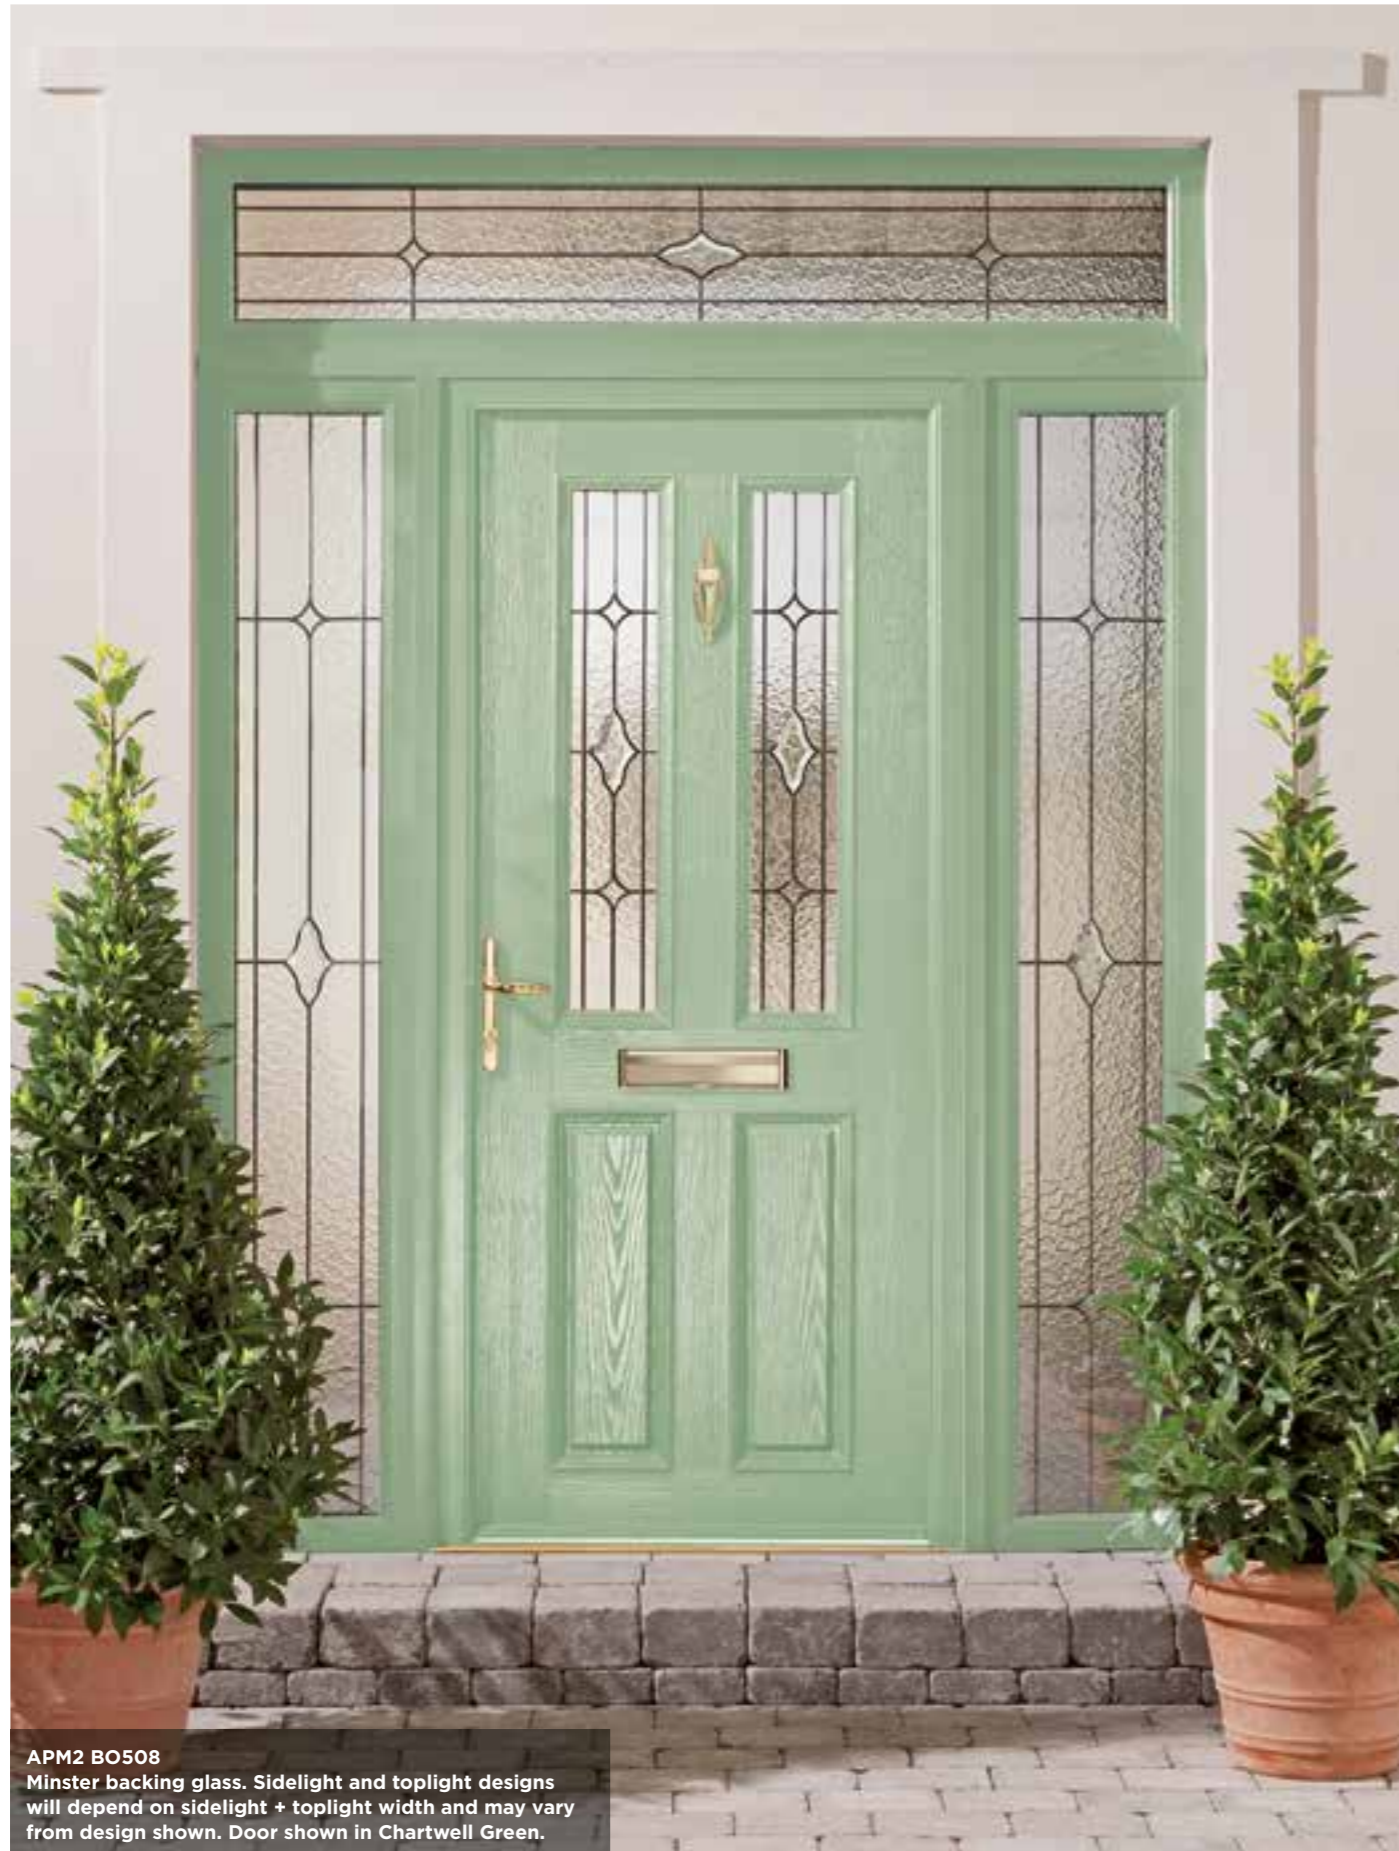

APM2 BO508
 Minster backing glass. Sidelight and toplight designs will depend on sidelight + toplight width and may vary from design shown. Door shown in Chartwell Green.

APM Apeer 70 Traditional

APM2 BO500